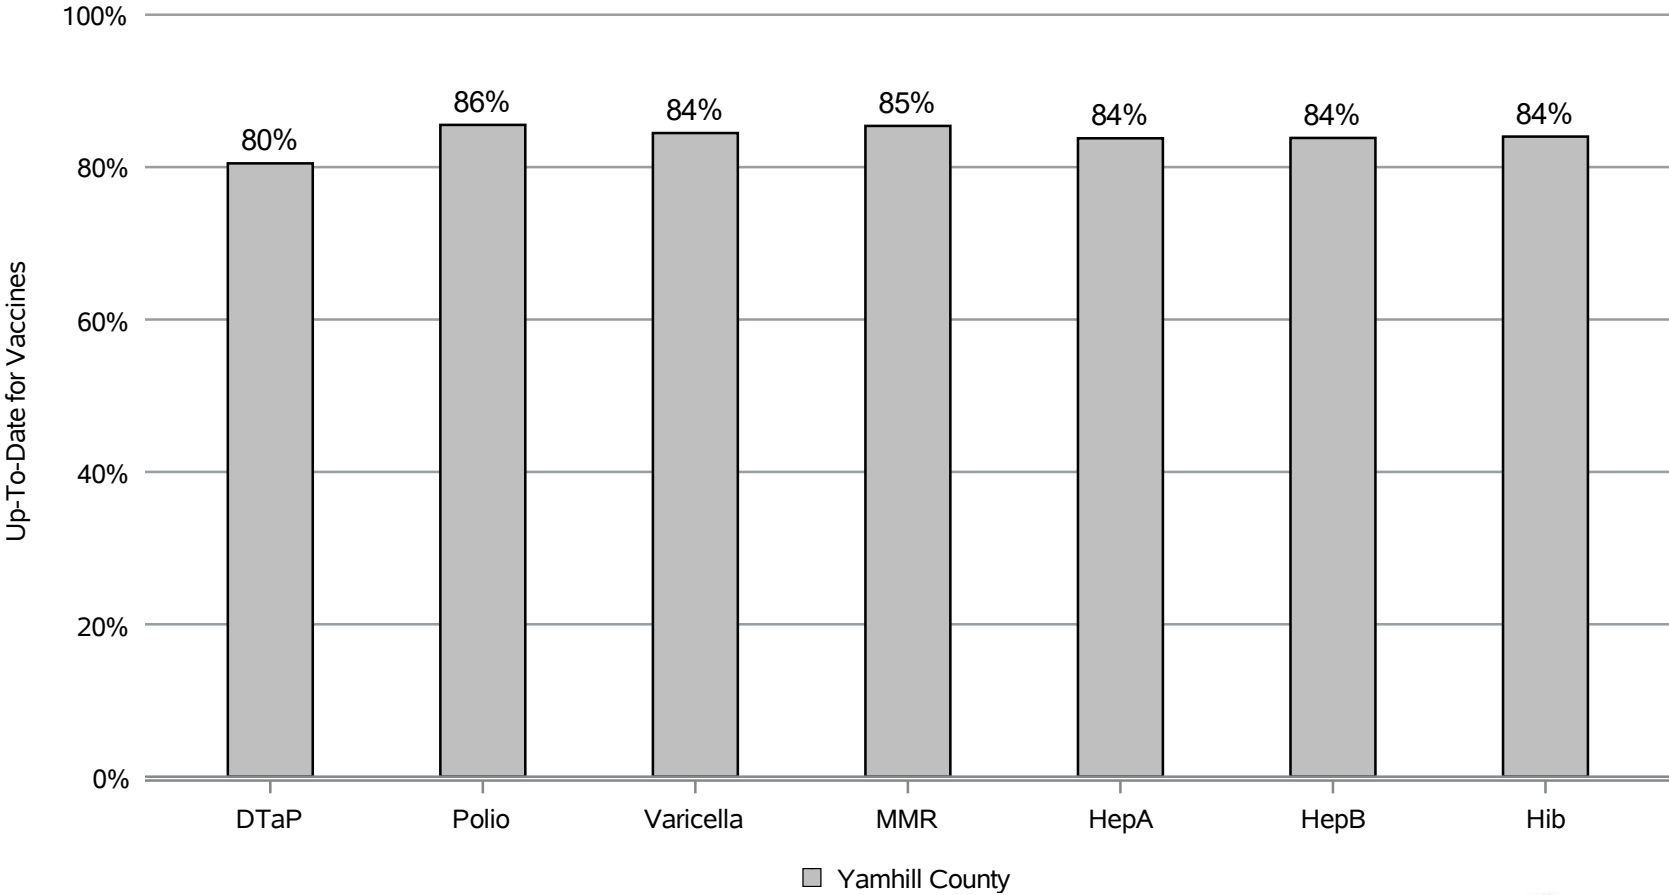

### How many kids younger than school-age\* are up-to-date on vaccines in Yamhill County?

\*Children age 19 months as of January 11, 2023 through 5 years as of September 1, 2022  
Assessment Date: February 27, 2023  
Data source: Oregon ALERT IIS

### How many school-age kids\* are up-to-date on vaccines in Yamhill County

\*Kindergarten through 12th grade  
Assessment Date: February 27, 2023  
Data Source: Immunization Primary Review Summary Reports