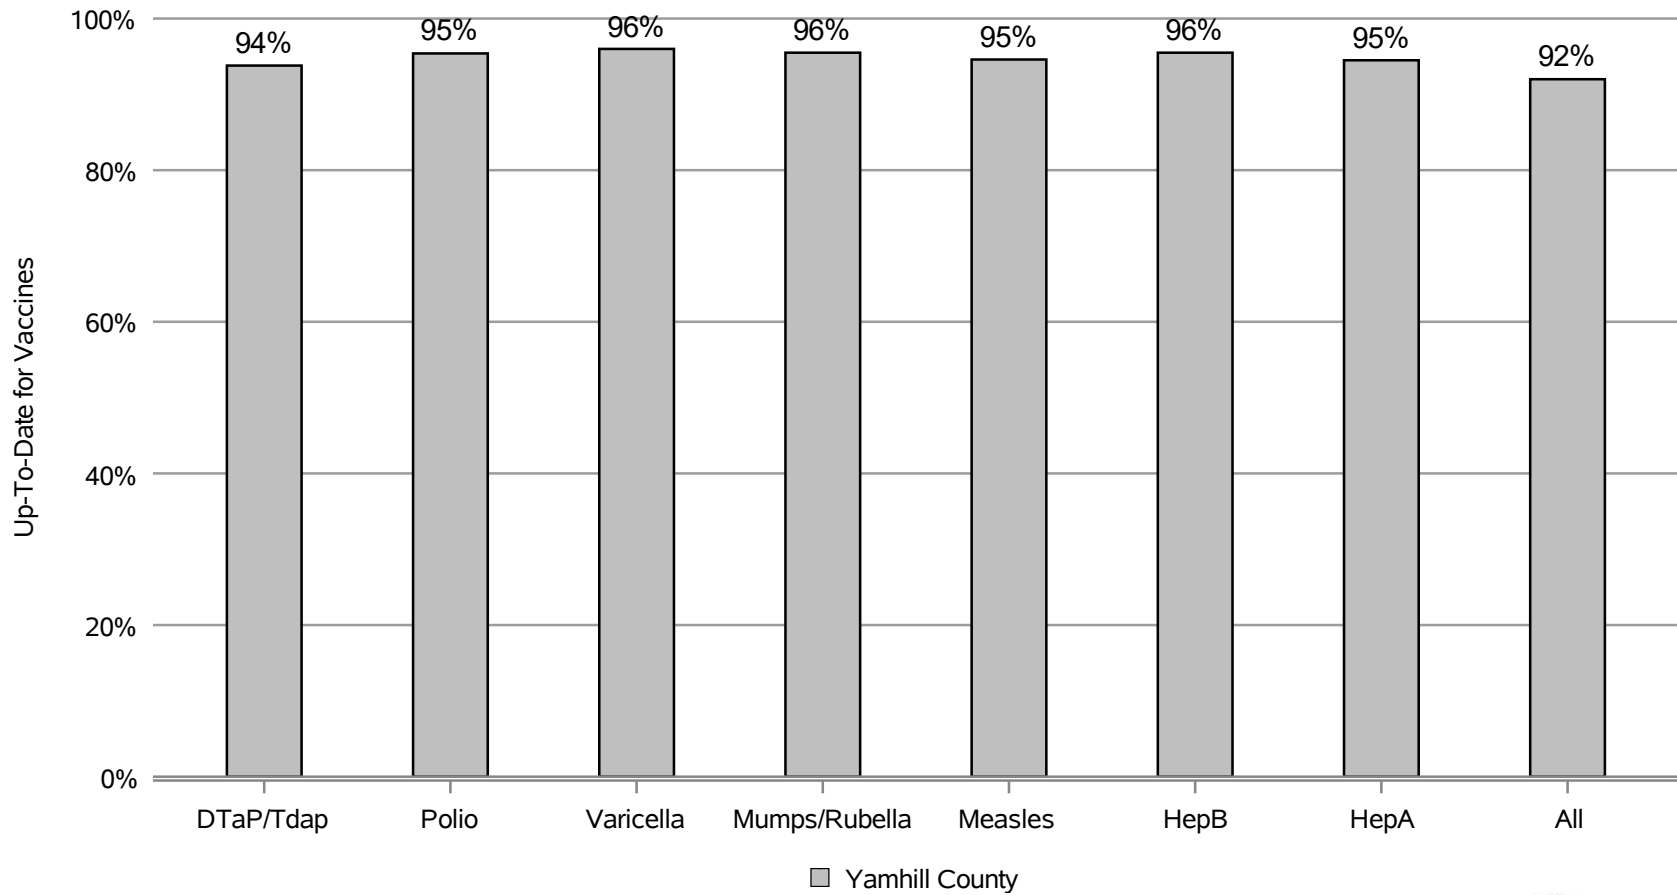

### How many kids younger than school-age\* are up-to-date on vaccines in Yamhill County?

\*Children age 19 months as of January 11, 2023 through 5 years as of September 1, 2022  
Assessment Date: February 27, 2023  
Data source: Oregon ALERT IIS

### How many school-age kids\* are up-to-date on vaccines in Yamhill County

\*Kindergarten through 12th grade  
Assessment Date: February 27, 2023  
Data Source: Immunization Primary Review Summary Reports